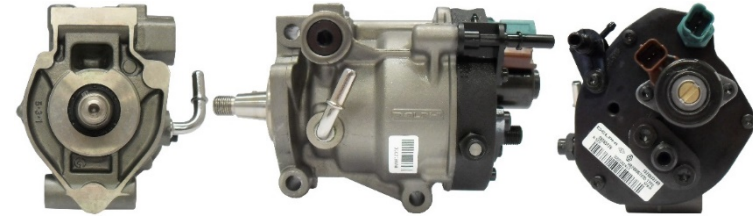

Please see our download section or send an enquiry for more information.

OSDIESELTECHNOLOGIE
OS Diesel Technologie
Kremserstraße 16
3542 Gföhl

Pumps – Testing, Repair, Sale and supply Gföhl

email: john@os-diesel.at
whatsapp: +43 699 17260567